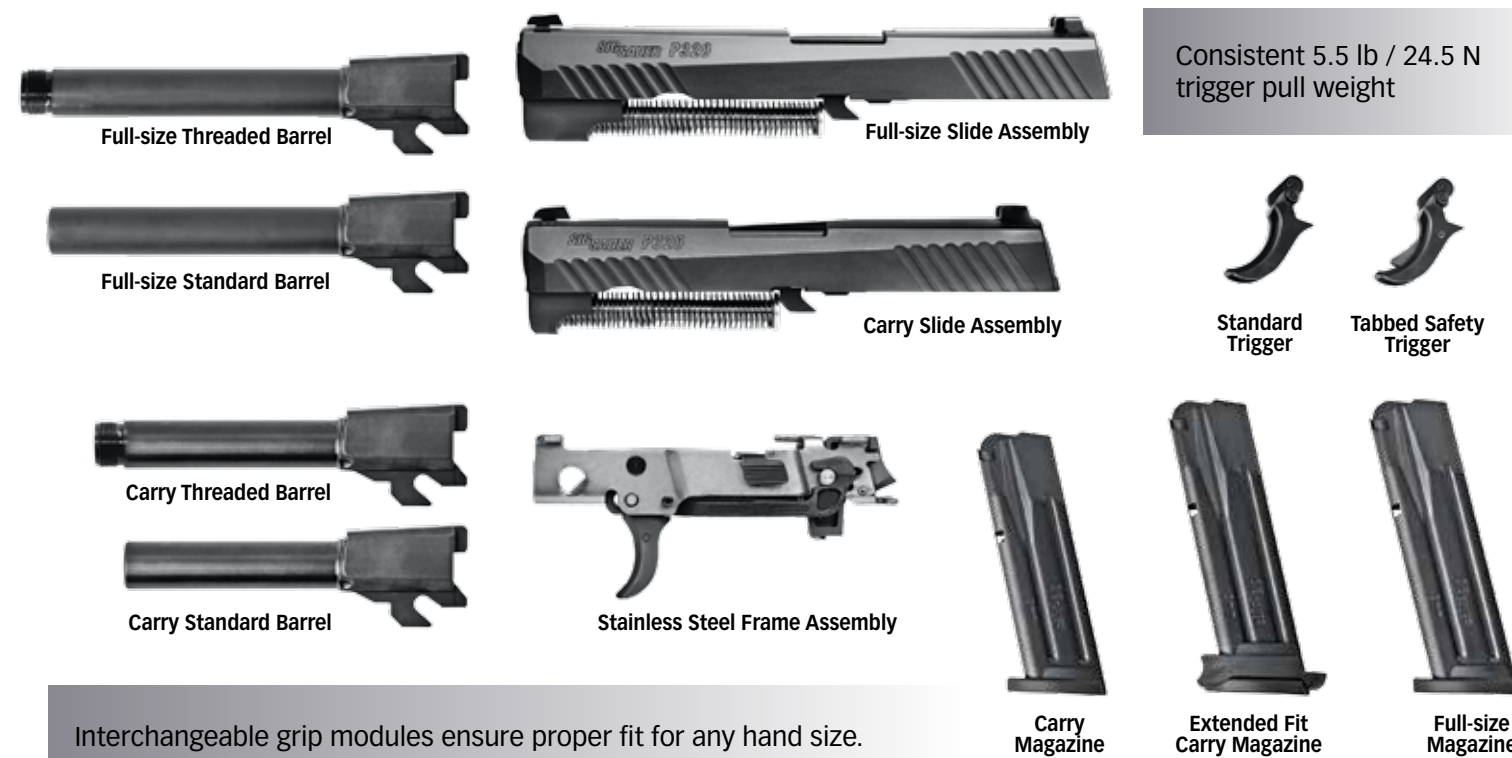

P320. THE ULTIMATE FLEXIBILITY TO CHANGE CALIBERS, SIZES, AND FIT.